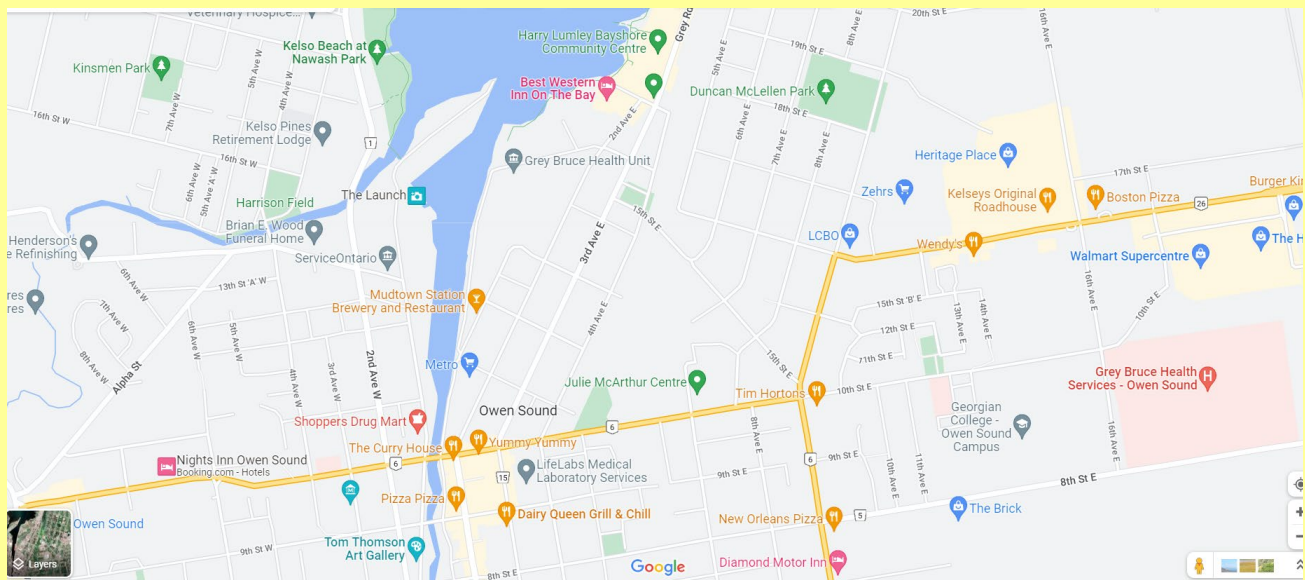

Northern Lights Ladies Classic: Hockey Tournament

Local Information

Local Accommodations (Owen Sound)

- [Best Western Inn on the Bay](#) (519) 371-9200
 - [Comfort Inn](#) (519) 371-5500
 - [Quality Inn Suites](#) (226) 908-2537
 - Pool facilities
 - [Travelodge](#) (519) 371-9297
 - Surrounding areas close by are: Meaford, Southampton, Sauble Beach Port Elgin
-

Local Attractions & Things to Do in the Sound

- [The Festival of Northern Lights](#)
 - Walk or drive through the Festival of Northern Lights decorating the trees and different displays along the many paths of Owen Sound
- [The Owen Sound Attack: Ontario Hockey League Team](#)
 - Watch the Owen Sound Attack and North Bay Battalion battle at the Harry Lumley Bayshore on Sat Nov 25 (watch for promotions on ticket sales through the Northern Lights Ladies Classic tournament- or purchase tickets through the Attack Box Office)
- [Owen Sound River District](#)
 - Browse Owen Sound's downtown district and visit the quaint shops and tasty food and beverage locations
- [Owen Sound Farmers Market](#)
 - Drop down to the Owen Sound Farmers Market on Saturday morning between 8 am to 12:30pm to explore local foods, beverages, crafts and art.
- [Whimsy: Paint Studio](#)
 - Get in touch with your inner artist and book a group painting session at Whimsy by Nikki
- [Daisy's Clay House](#)
 - Drop in as a single painter or book a group session to paint pottery at Daisy's Clay House
- [Harrison Park & Other Local Parks, Walking Trails and Hiking Paths](#)

Maps of Owen Sound

City of Owen Sound

Map for Owen Sound Arenas

- Harry Lumley Bayshore Community Centre
 - 1900 3rd Ave East, Owen Sound N4K 3M6
- Julie McArthur Regional Recreation Centre
 - 700 10th Street East, Owen Sound N4K 0C8